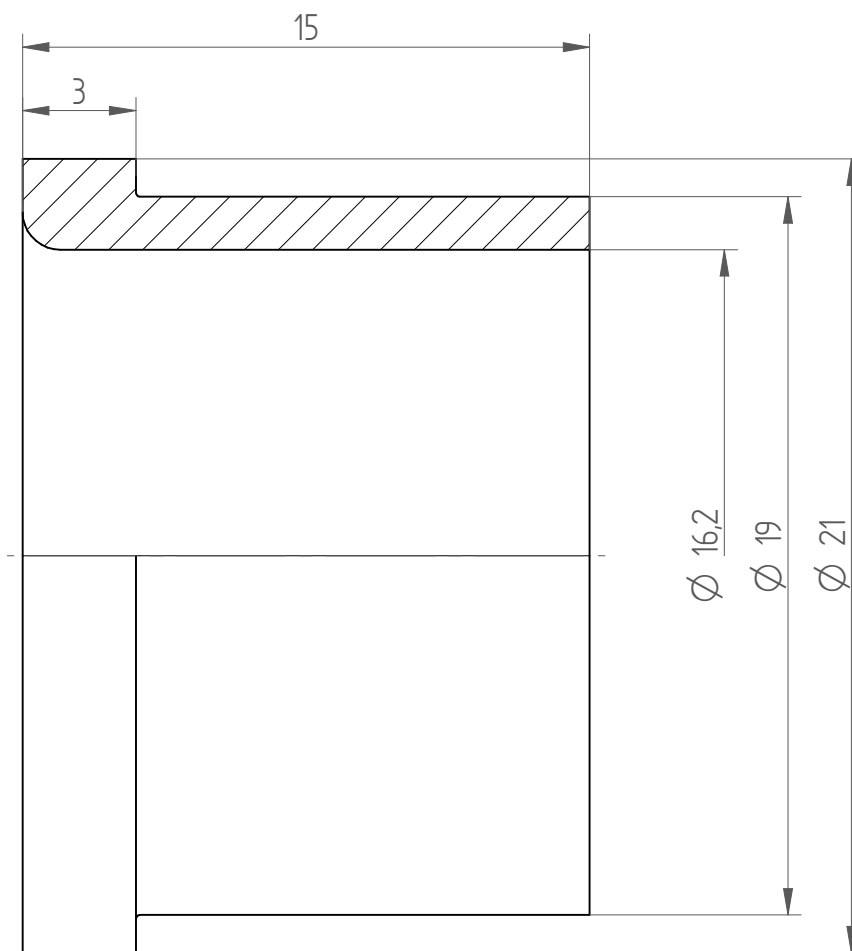

Swiss
Precision
Tools

REGO-FIX®

REGO-FIX AG
Obermattweg 60
4456 Tenniken / Switzerland

Phone +41 61 976 14 66
Fax +41 61 976 14 14
www.rego-fix.com

This is a non-controlled copy. All information given herein is subject to change without notice

The information given herein has been carefully checked and is believed to be correct. REGO-FIX, however, assumes no responsibility or liability for any errors, inaccuracies or omissions that may appear in this drawing

This document is subject to copyright laws. No part of this document may be reproduced or transmitted in any form or any means, electronic or mechanic, for any purpose, without the express written permission of REGO-FIX

Type : KS_ER25_D5/8"
Part No. : 392531588
Date : 12.09.2014
Scale : 5:1